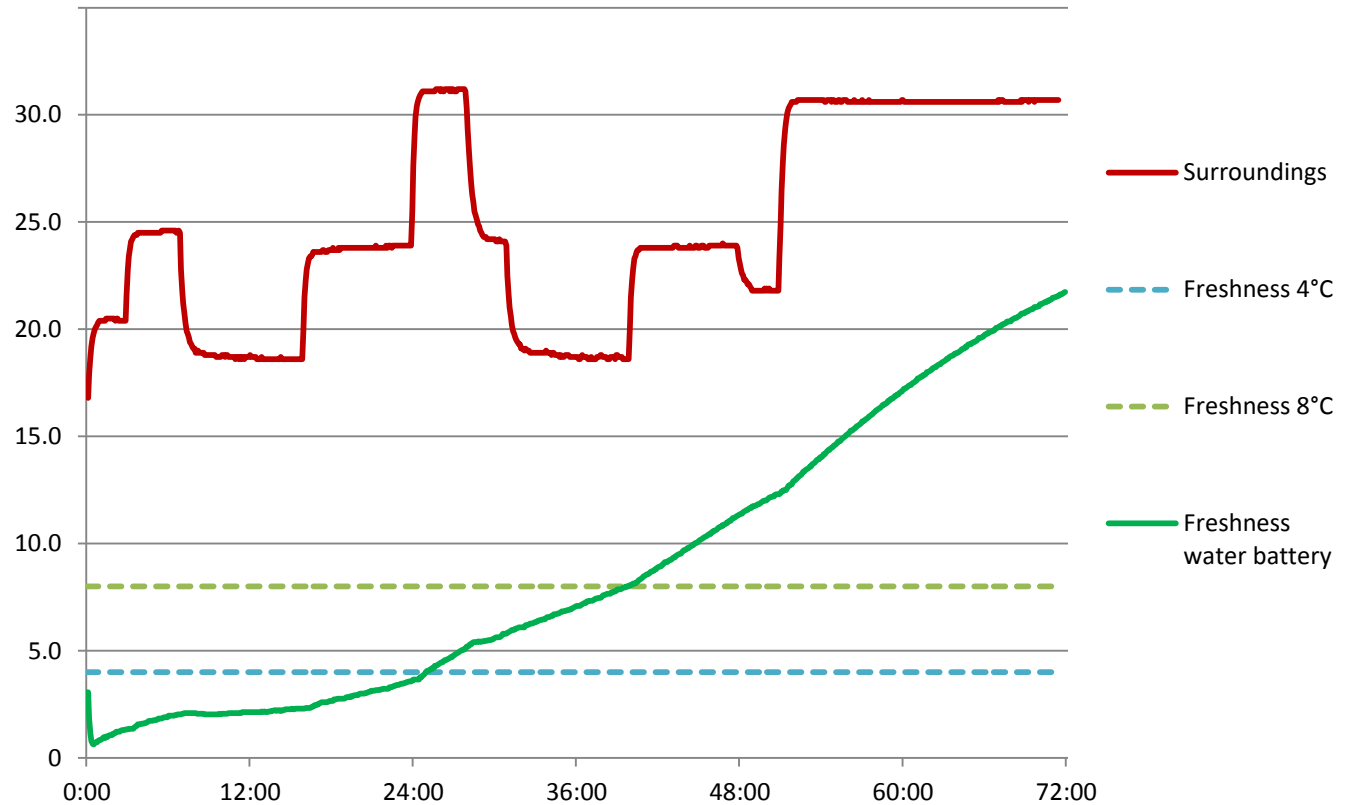

Homogeneous shipping

Freshness with Battery divider

(Coolant: water battery)

Freshness: 4°C up to 25 h

Freshness: 8°C up to 39 h